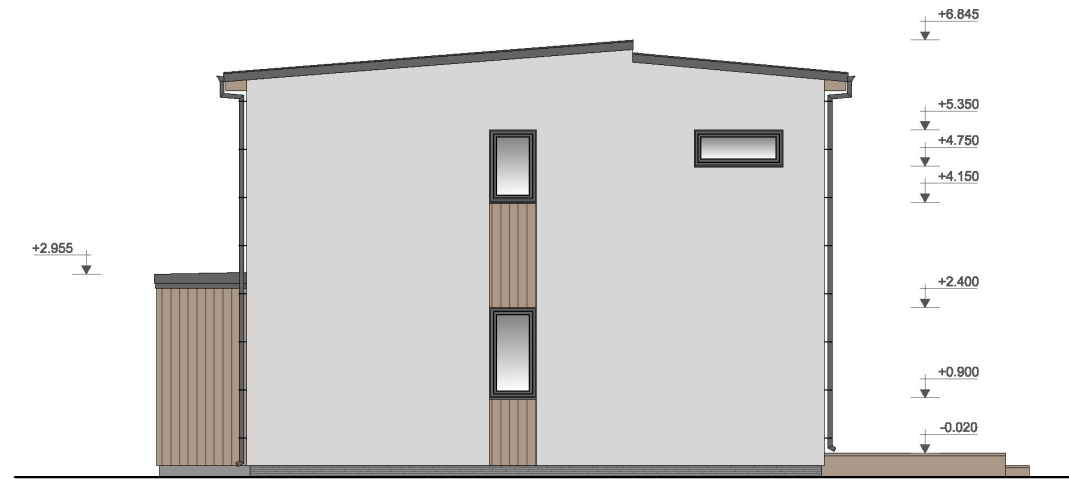

TWO-STOREY RESIDENTIAL HOUSE 234 M2.
www.usdm.com.ua

TWO-STOREY RESIDENTIAL HOUSE 234 M2.

Total house area	234 m2
Total cost	€ 298 817
Price per m2	€ 848

House - 2 floors, 4 bedrooms, 3 bathrooms, kitchen - living room 55.7 m2, garage, technical room, large terrace 21 m2.

2nd floor plan. 1:75 (A-3)

ROOM LAYOUT		
Nº	room name	area, m2
1	Hall	22,9
2	Bedroom	18,7
3	Wardrobe	4,4
4	Bathroom	6,0
5	Bedroom	12,2
6	Bathroom	3,6
7	Bedroom	11,7
	floor area	79,5
	house area	222,1
8	Terrace	21,8