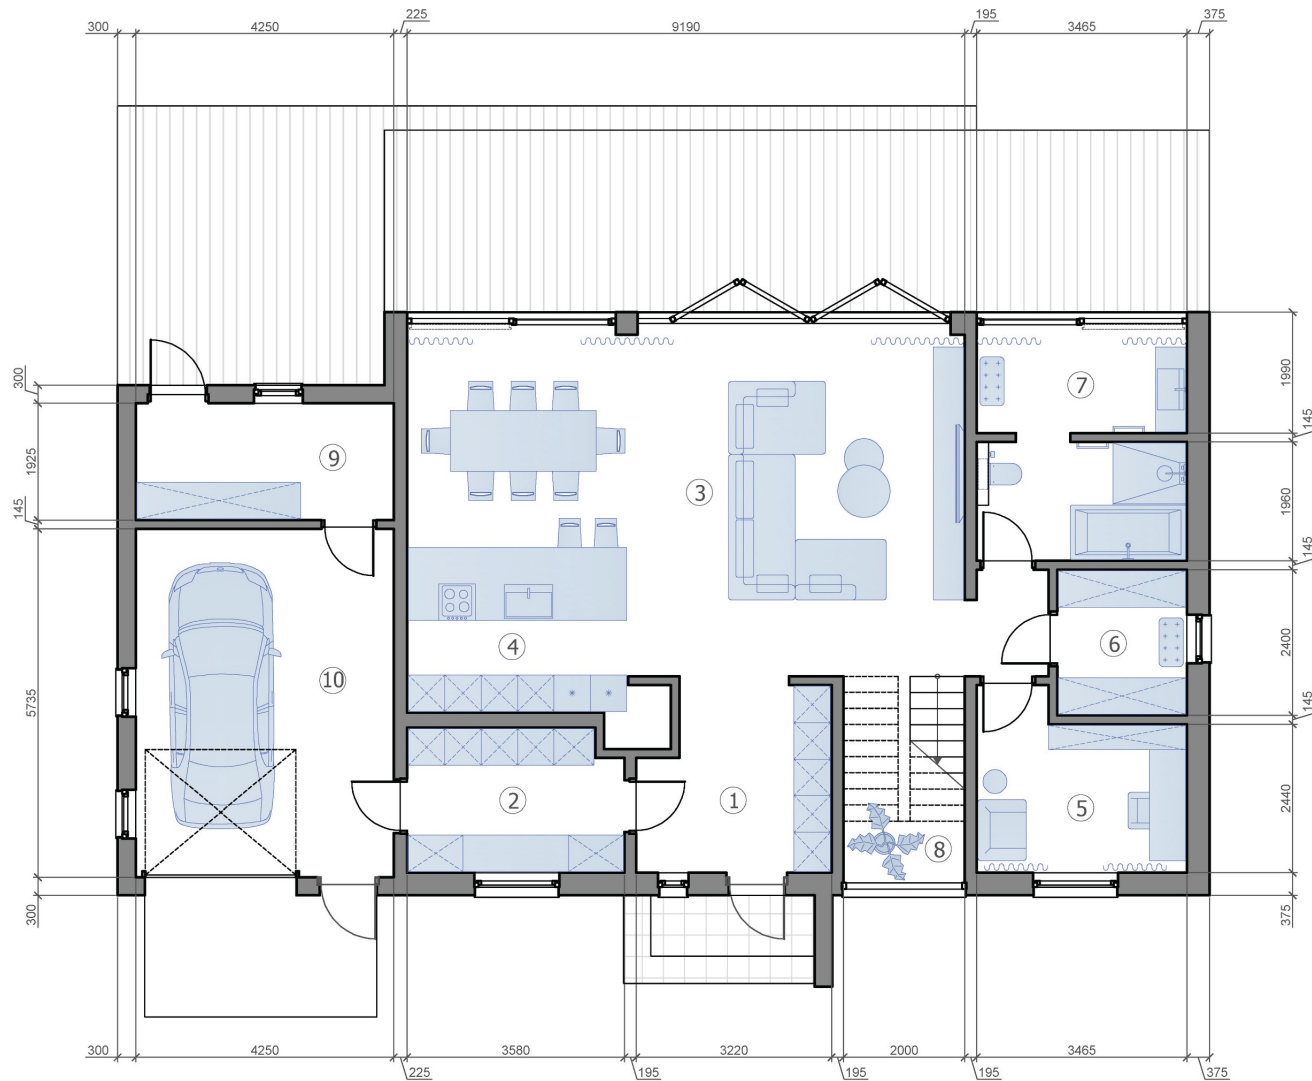

TWO-STOREY RESIDENTIAL HOUSE 234 M2.
www.usdm.com.ua

TWO-STOREY RESIDENTIAL HOUSE 234 M2.

Total house area	234 m2
Total cost	€ 298 817
Price per m2	€ 848

House - 2 floors, 4 bedrooms, 3 bathrooms, kitchen - living room 55.7 m2, garage, technical room, large terrace 21 m2.

1st floor plan. 1:75 (A-3)

ROOM LAYOUT		
№	room name	area, m2
1	Hallway	9,3
2	Wardrobe	8,3
3	Living room	33,5
4	Kitchen	25,2
5	Cabinet	9,3
6	Wardrobe	5,2
7	Bathroom	12,8
8	Stairway	6,5
9	Technical room	8,2
10	Garage	24,4
floor area		142,6
house area		222,1

2nd floor plan. 1:75 (A-3)

ROOM LAYOUT		
Nº	room name	area, m2
1	Hall	22,9
2	Bedroom	18,7
3	Wardrobe	4,4
4	Bathroom	6,0
5	Bedroom	12,2
6	Bathroom	3,6
7	Bedroom	11,7
	floor area	79,5
	house area	222,1
8	Terrace	21,8