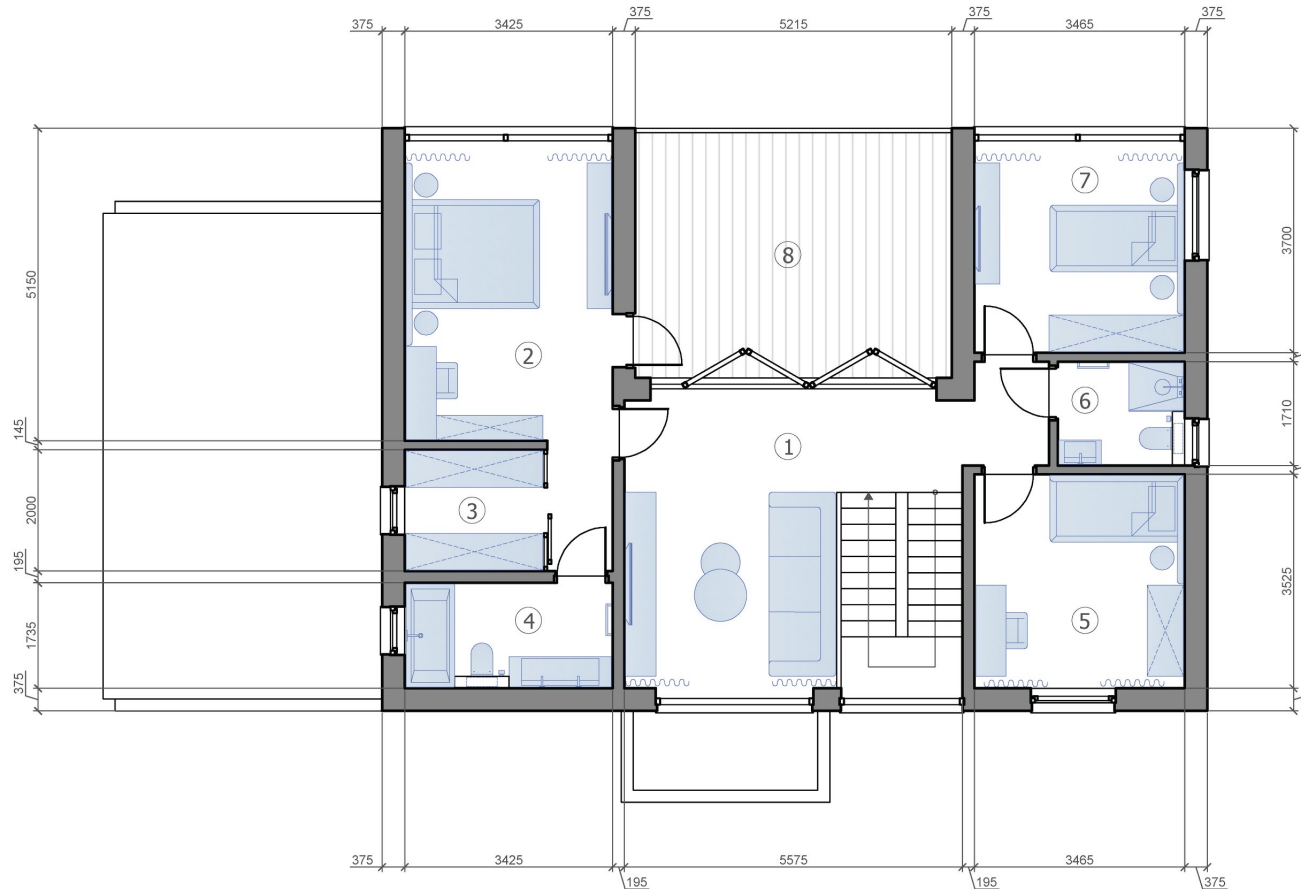

TWO-STOREY RESIDENTIAL HOUSE 234 M2.
www.usdm.com.ua

TWO-STOREY RESIDENTIAL HOUSE 234 M2.

Total house area	234 m2
Total cost	€ 298 817
Price per m2	€ 848

House - 2 floors, 4 bedrooms, 3 bathrooms, kitchen - living room 55.7 m2, garage, technical room, large terrace 21 m2.

1st floor plan. 1:75 (A-3)

ROOM LAYOUT		
№	room name	area, m2
1	Hallway	9,3
2	Wardrobe	8,3
3	Living room	33,5
4	Kitchen	25,2
5	Cabinet	9,3
6	Wardrobe	5,2
7	Bathroom	12,8
8	Stairway	6,5
9	Technical room	8,2
10	Garage	24,4
floor area		142,6
house area		222,1

2nd floor plan. 1:75 (A-3)

ROOM LAYOUT		
Nº	room name	area, m2
1	Hall	22,9
2	Bedroom	18,7
3	Wardrobe	4,4
4	Bathroom	6,0
5	Bedroom	12,2
6	Bathroom	3,6
7	Bedroom	11,7
	floor area	79,5
	house area	222,1
8	Terrace	21,8