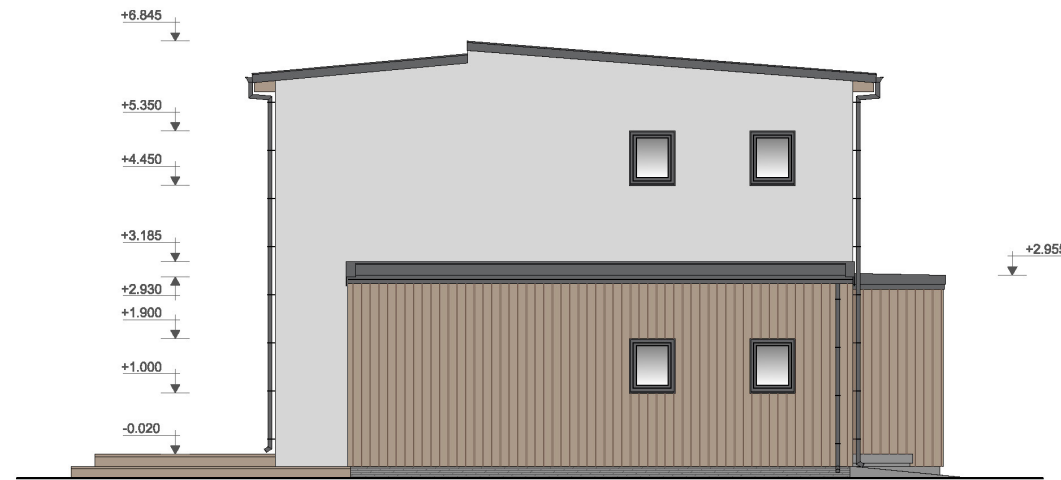

TWO-STOREY RESIDENTIAL HOUSE 234 M2.
www.usdm.com.ua

TWO-STOREY RESIDENTIAL HOUSE 234 M2.

Total house area	234 m2
Total cost	€ 298 817
Price per m2	€ 848

House - 2 floors, 4 bedrooms, 3 bathrooms, kitchen - living room 55.7 m2, garage, technical room, large terrace 21 m2.

2nd floor plan. 1:75 (A-3)

ROOM LAYOUT		
Nº	room name	area, m2
1	Hall	22,9
2	Bedroom	18,7
3	Wardrobe	4,4
4	Bathroom	6,0
5	Bedroom	12,2
6	Bathroom	3,6
7	Bedroom	11,7
	floor area	79,5
	house area	222,1
8	Terrace	21,8